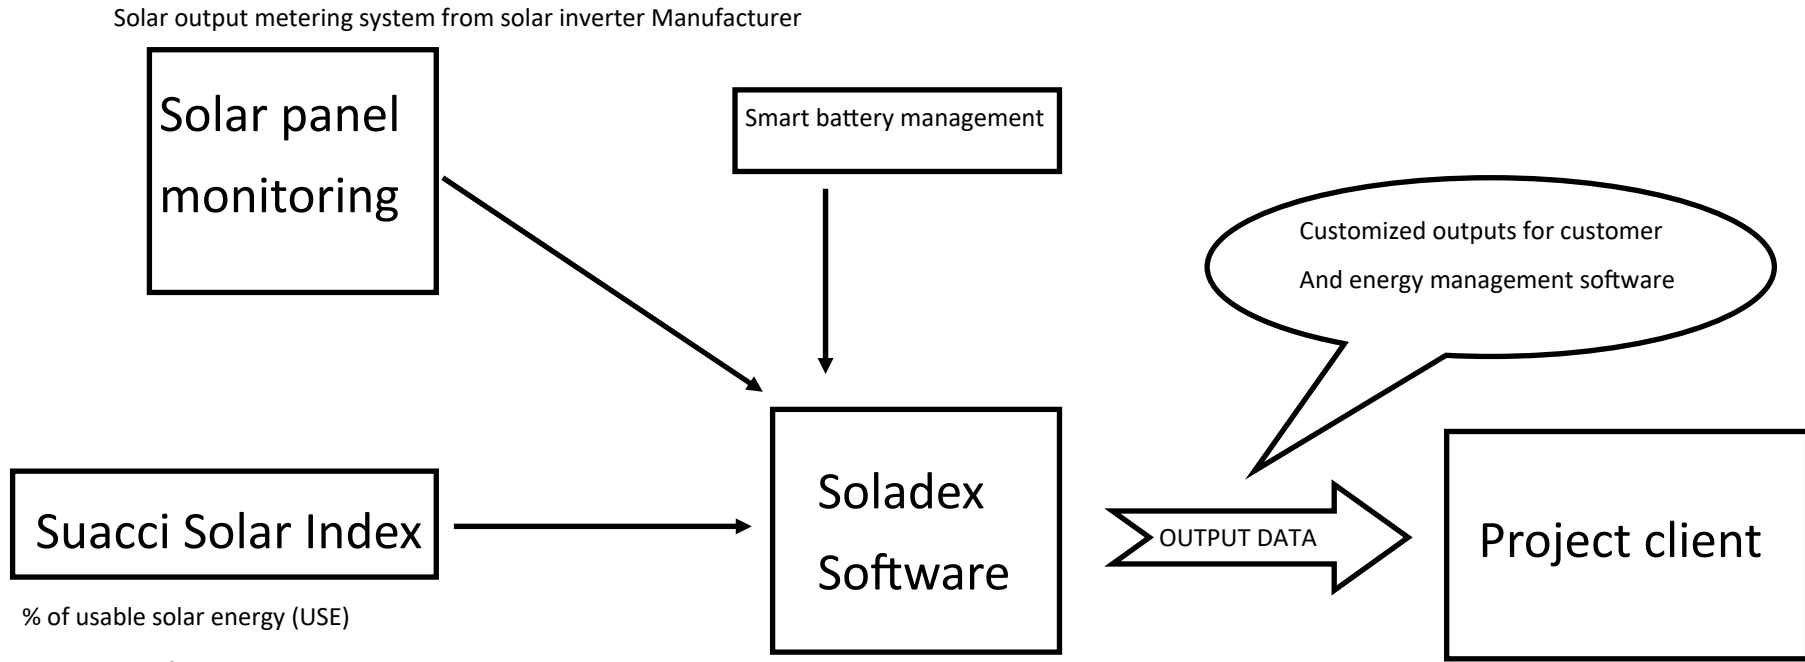

Soladex flow chart and data output powered by SSI

% of usable solar energy (USE)

Temp, time of year, weather

Soladex app output data:

System performance & Soladex % rating

Performance reports in real-time, archive and Forecasts